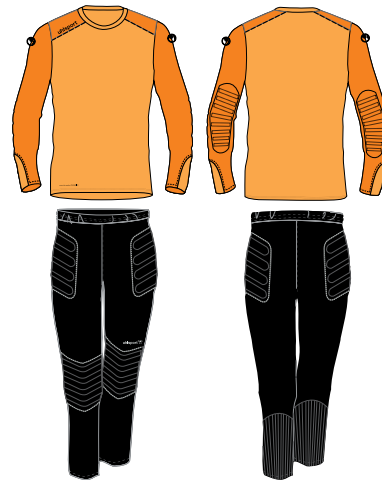

Art.	100 5611
Colours	02 white/energy blue
Sizes	S - XXL
Fabric	100% polyester

APPAREL

Goalkeeper TOWER

NEW

TOWER GOALKEEPER SHIRT with padding

- goalkeeper shirt with long elbow paddings
- u-logo reflective transfer on both sleeves
- smartbreathe CLASSIC reflective transfer
- long elbow paddings with contrast top stitching
- printed uhlsport wording on chest

Art.	100 5612
Colours	01 power green/white 02 black/energy blue 03 orange/black 04 white/black
Sizes	128 - 164 S - XXL
Fabric	100% polyester

NEW

TOWER GOALKEEPER JUNIOR SET

- kids goalkeeper set: goalkeeper shirt with long elbow paddings & long pant
- Shirt:**
 - two design pipings on shirt
 - elastic rib cuffs on sleeves
 - long elbow paddings with contrast top stitching
 - printed uhlsport wording on chest
- Long pant:**
 - elastic waistband including adjustable cords
 - padding on knees and hip
 - printed uhlsport