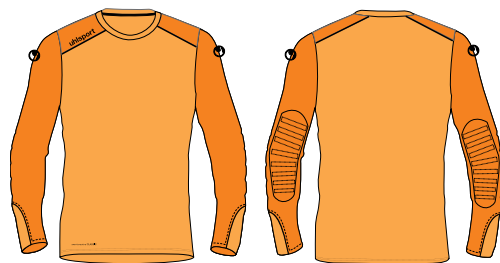

Art.	100 5611
Colours	02 white/energy blue
Sizes	S - XXL
Fabric	100% polyester

APPAREL

Goalkeeper TOWER

NEW

TOWER GOALKEEPER SHIRT with padding

- goalkeeper shirt with long elbow paddings
- u-logo reflective transfer on both sleeves
- smartbreathe CLASSIC reflective transfer
- long elbow paddings with contrast top stitching
- printed uhlsport wording on chest

Art.	100 5612
Colours	01 power green/white 02 black/energy blue 03 orange/black 04 white/black
Sizes	128 - 164 S - XXL
Fabric	100% polyester

NEW

TOWER GOALKEEPER JUNIOR SET

- kids goalkeeper set: goalkeeper shirt with long elbow paddings & long pant
- Shirt:**
 - two design pipings on shirt
 - elastic rib cuffs on sleeves
 - long elbow paddings with contrast top stitching
 - printed uhlsport wording on chest
- Long pant:**
 - elastic waistband including adjustable cords
 - padding on knees and hip
 - printed uhlsport