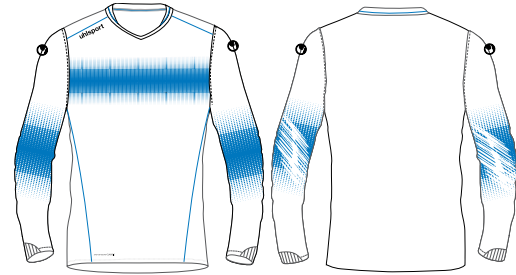

TorwartTECHNIK

STANDARD GOALKEEPER PANTS

Art.	100 5529
Colour	01 black
Sizes	XXXS; XXS; XS/XS; XS; S M - XXL
Material	100% polyester

TorwartTECHNIK

APPAREL

02 white/energy blue

NEW

ELIMINATOR GOALKEEPER SHIRT