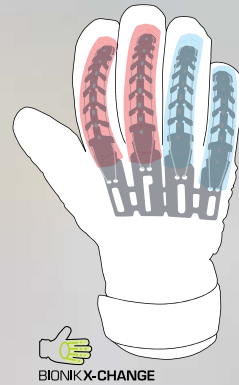

FRAME-TECHNOLOGY

The light, flexible support you can individually reinforce as you think best.

The Bionikframe-XCHANGE.

Its base = the BIONIKFRAME. Its special feature = separate reinforcing bars for the selective boosting of stabilization for certain fingers. The name XCHANGE refers to stabilization elements, which can be removed from the glove, and individually adjusted. How does it work? It's simple, the included reinforcing bars are put on top of the finger elements of your BIONIKFRAME. In this way you can individually reinforce the fingers you want to stabilize.